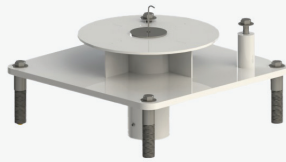

Semi-Recessed Anchor